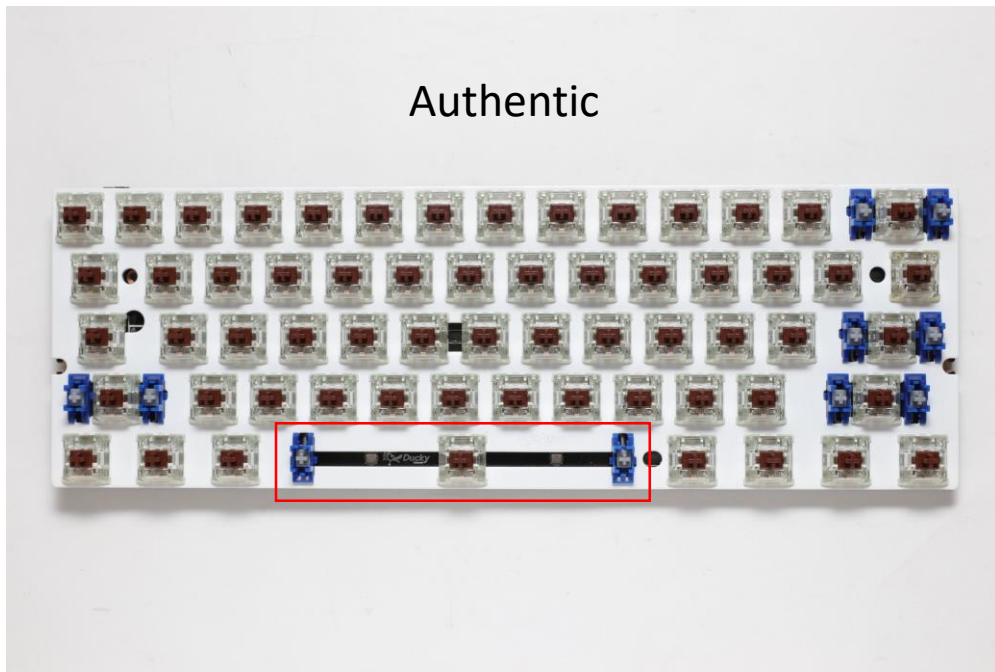

How to differentiate the  
authentic and counterfeit  
One 2 Mini

# PCB Backplate

Authentic

Spacebar LED gap  
centered

Fake

Spacebar LED gap  
NOT centered