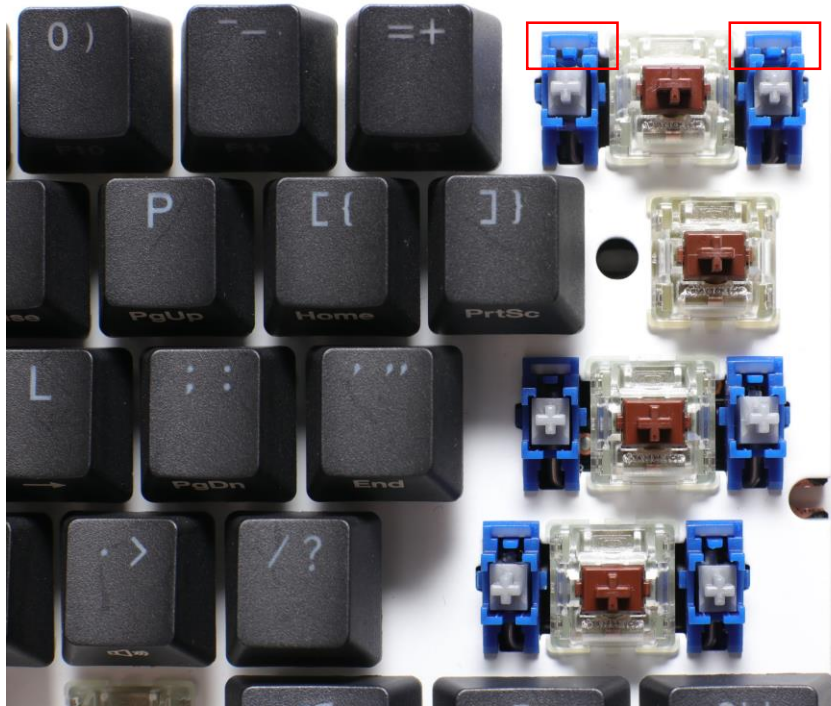

# PCB Backplate

Authentic

Spacebar LED gap  
centered

Fake

Spacebar LED gap  
NOT centered

# PBT Doubleshot Seamless keycaps

Authentic

Seamless / Perfect  
complete font

Fake

Seam / Imperfect  
Non-complete font

# Switch Stabilizer

Authentic

Stabilizer install direction ↑

Fake

Stabilizer install direction ↓